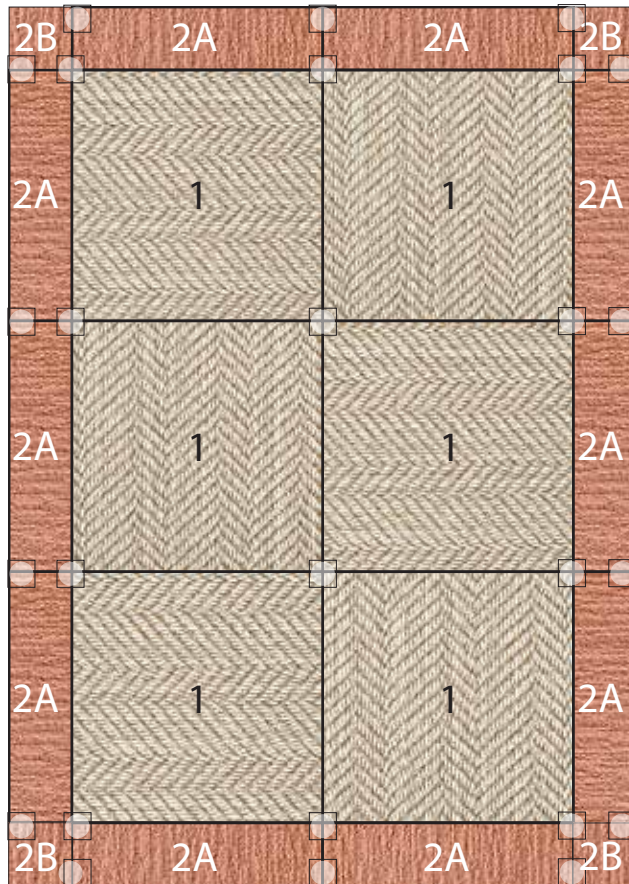

## SUIT YOURSELF QUARTER BORDER Linen + Coral

Recommended "FL OR dot" Locations (FL OR dots are included in your tile order)

9 Tile Area Rug  
4'1" X 5'9"

### COMPONENTS

- 1 | Six Tiles of Suit Yourself in Linen
- 2A | Ten Quarter Tiles of Made You Look in Coral
- 2B | Four Sixteenth Tiles of Made You Look in Coral

DISCLAIMER : Here we have illustrated a typical sized (approximately 4' x 6') area rug, but the beauty of FLOR is you can create a rug of any size. The pattern seen Above can be duplicated to become larger, or rows and columns can be removed to become smaller. Need Help? Call us at 866.952.4093.