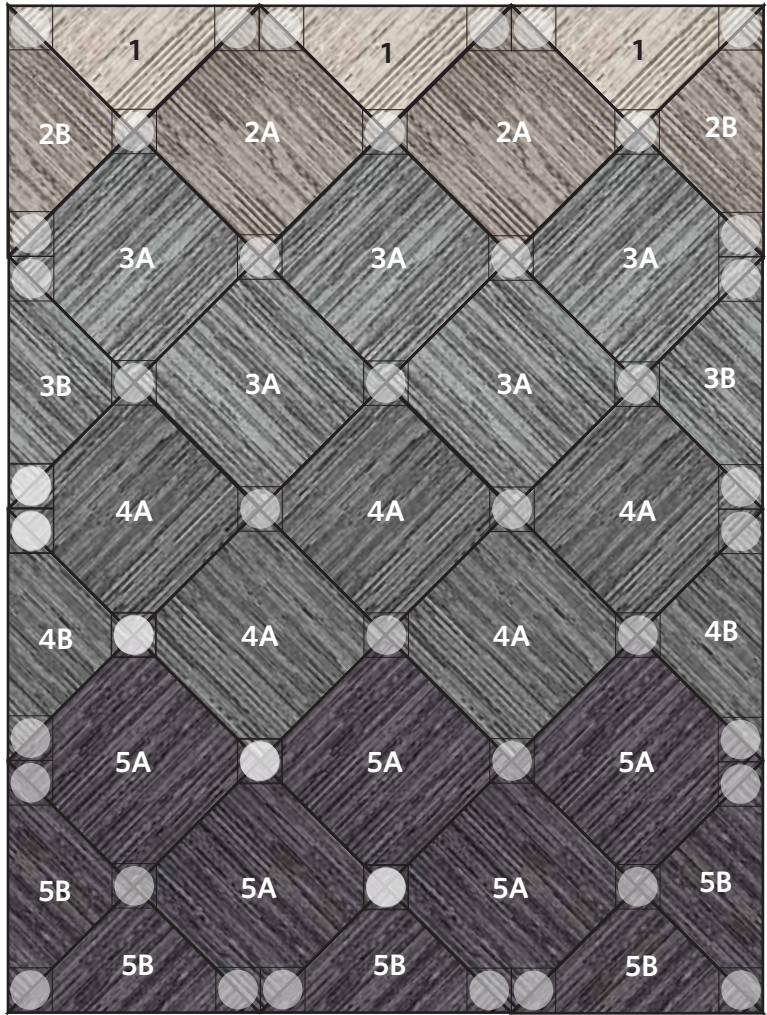

# OPTIMO Fog

Recommended "FLOR dot™" Locations (FL OR dots are included in your tile order)

24 Tile Area Rug  
6'11" X 9'3"

## COMPONENTS

- 1** | Three Triangle Tiles of Fully Barked in Chalk
- 2A** | Two Tiles of Fully Barked in Oyster
- 2B** | Two Triangle Tiles of Fully Barked in Oyster
- 3A** | Five Tiles of Fully Barked in Fog
- 3B** | Two Triangle Tiles of Fully Barked in Fog
- 4A** | Five Tiles of Fully Barked in Titanium
- 4B** | Two Triangle Tiles of Fully Barked in Titanium
- 5A** | Five Tiles of Fully Barked in Stratus
- 5B** | Five Triangle Tiles of Fully Barked in Stratus

*DISCLAIMER : Here we have illustrated a typical sized (approximately 7' x 9') area rug, but the beauty of FL OR is you can create a rug of any size. The pattern seen Above can be duplicated to become larger, or rows and columns can be removed to become smaller. Need Help? Call us at 866.952.4093.*