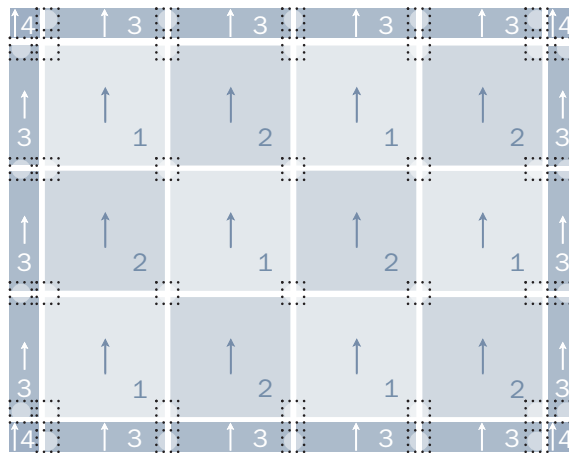

## Above The Fray<sup>TM</sup> Rug

Featured in Spring 2010 Catalog

 Recommended "FLORdot<sup>TM</sup>" Locations

→ Arrows depict directional arrows on back of tiles

Medium Area Rug  
5'8" x 7'4" (16 Tiles) \*  
38 FLORdots (13 Sheets)\*\*