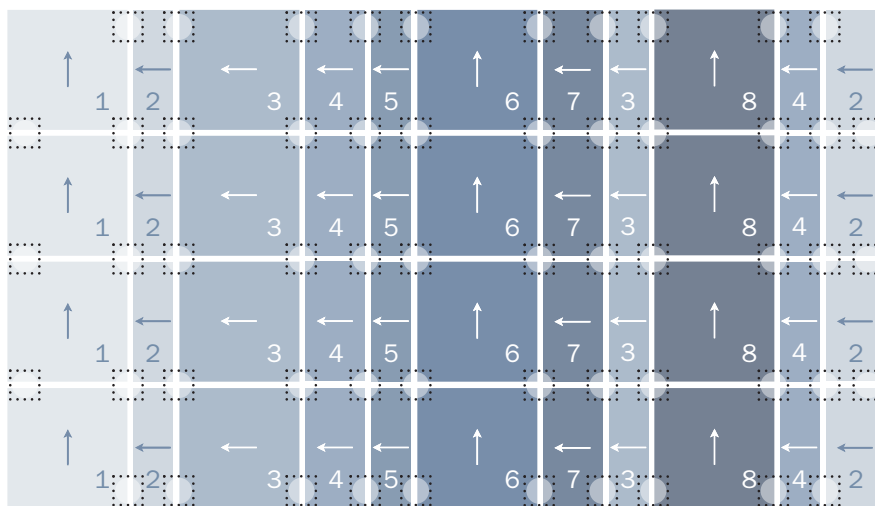

## All Wrapped Up<sup>TM</sup> Rug

☐ Recommended "FLORdot<sup>TM</sup>" Locations

→ Arrows depict directional arrows on back of tiles

Large Area Rug

6'7" x 10'8" (26 Tiles) \*

56 FLORdots (19 Sheets)\*\*

\*FLOR rug measurements are approximations of common rug sizes.

\*\*All rugs come with appropriate FLORdots.

\*\*\*Four quarter tiles and four half tiles.

\*\*\*\*Four full size tiles and four quarter tiles.

\*\*\*\*\*Four quarter tiles.

\*\*\*\*\*Four half tiles.