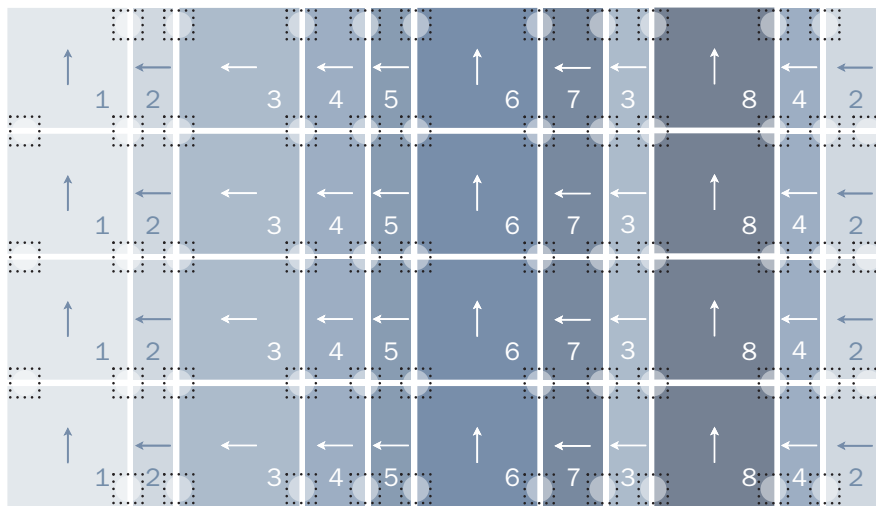

## All Wrapped Up<sup>TM</sup> Rug

☐ Recommended "FLORdot<sup>TM</sup>" Locations

→ Arrows depict directional arrows on back of tiles

Large Area Rug

6'7" x 10'8" (26 Tiles) \*

56 FLORdots (19 Sheets)\*\*

\*FLOR rug measurements are approximations of common rug sizes.

\*\*All rugs come with appropriate FLORdots.

\*\*\*Four quarter tiles and four half tiles.

\*\*\*\*Four full size tiles and four quarter tiles.

\*\*\*\*\*Four quarter tiles.

\*\*\*\*\*Four half tiles.