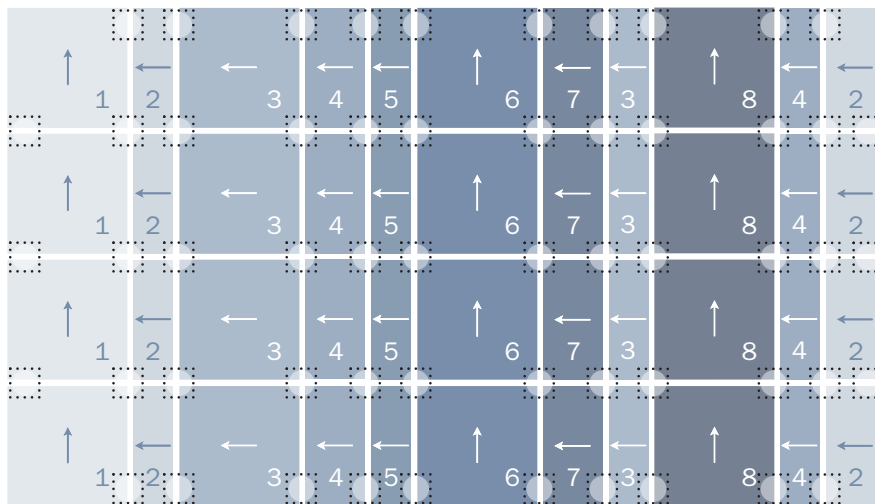

All Wrapped UpTM Rug

☐ Recommended "FLORdotTM" Locations

→ Arrows depict directional arrows on back of tiles

Large Area Rug

6'7" x 10'8" (26 Tiles) *

56 FLORdots (19 Sheets)**

Summer All Wrapped Up Rug

Large Area Rug

*FLOR rug measurements are approximations of common rug sizes.

**All rugs come with appropriate FLORdots.

***Four quarter tiles and four half tiles.

****Four full size tiles and four quarter tiles.

*****Four quarter tiles.

*****Four half tiles.