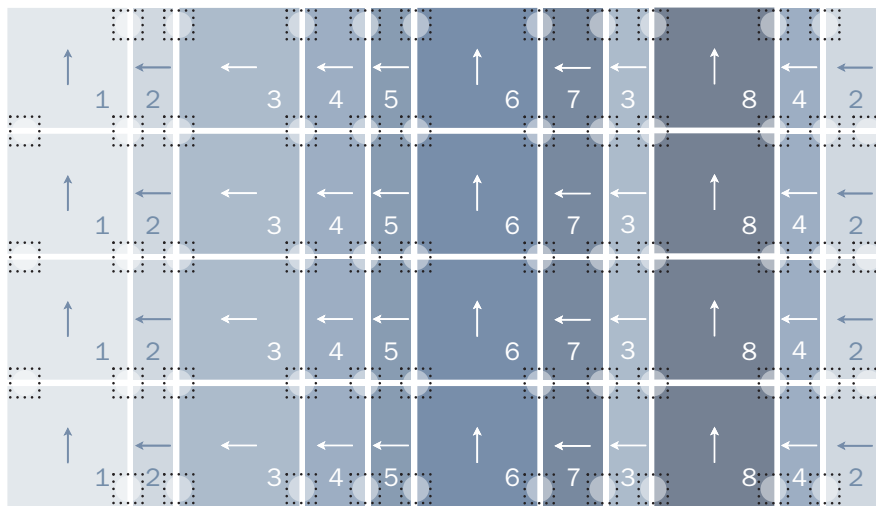

All Wrapped UpTM Rug

☐ Recommended "FLORdotTM" Locations

→ Arrows depict directional arrows on back of tiles

Large Area Rug

6'7" x 10'8" (26 Tiles) *

56 FLORdots (19 Sheets)**

Winter All Wrapped Up Rug

Large Area Rug

*FLOR rug measurements are approximations of common rug sizes.

**All rugs come with appropriate FLORdots.

***Four quarter tiles and four half tiles.

****Four full size tiles and four quarter tiles.

*****Four quarter tiles.