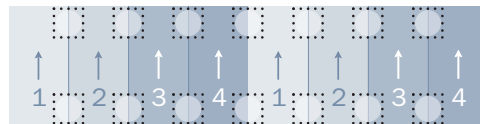

B-SideTM Rug

☐ Recommended "FLORdotTM" Locations

→ Arrows depict directional arrows on back of tiles

Runner
1'7" x 6'7" (4 Tiles) *
14 FLORdots (5 Sheets)**

Red B-Side Rug

Runner

- 1 | Two Half Tiles Modern Mix | Chile
- 2 | Two Half Tiles Modern Mix | Red Curry
- 3 | Two Half Tiles Modern Mix | Pepper Flakes
- 4 | Two Half Tiles Modern Mix | Paprika

Brown B-Side Rug

Runner

- 1 | Two Half Tiles Modern Mix | Shitake
- 2 | Two Half Tiles Modern Mix | Crimini
- 3 | Two Half Tiles Modern Mix | Porcini
- 4 | Two Half Tiles Modern Mix | Morel

Grey B-Side Rug

Runner

- 1 | Two Half Tiles Modern Mix | Ash
- 2 | Two Half Tiles Modern Mix | Ore
- 3 | Two Half Tiles Modern Mix | Smolder
- 4 | Two Half Tiles Modern Mix | Basalt

Additional B-Side Rug Configurations