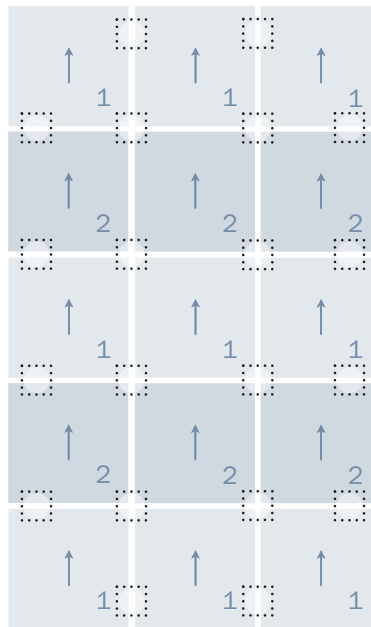

Big WoollyTM Rug

 Recommended "FLORdotTM" Locations

→ Arrows depict directional arrows on back of tiles

Medium Area Rug
4'11" x 8'2" (15 Tiles) *
20 FLORdots (7 Sheets)**

Dorset Brown Big Woolly Rug

Medium Area Rug

- 1 | Nine Lamb Cord | Dorset Brown
- 2 | Six Shaggy Sheep | Dorset Brown

Gotland Grey Big Woolly Rug

Medium Area Rug

- 1 | Nine Lamb Cord | Gotland Grey
- 2 | Six Shaggy Sheep | Gotland Grey

Sulfolk White Big Woolly Rug

Medium Area Rug

- 1 | Nine Lamb Cord | Sulfolk White
- 2 | Six Shaggy Sheep | Sulfolk White

*FLOR rug measurements are approximations of common rug sizes.

**All rugs come with appropriate FLORdots.