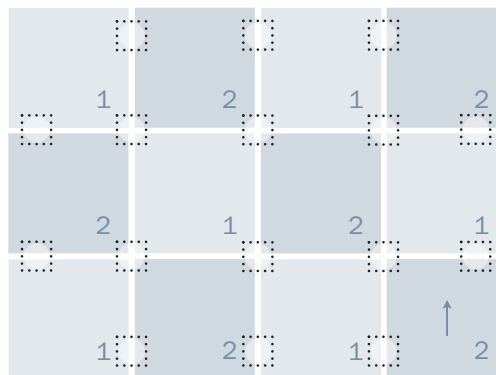

## Checkerboard Template

 Recommended "FLORdot<sup>TM</sup>" Locations

Area Rug  
 4'11" x 6'7" (12 Tiles) \*  
 16 FLORdots (6 Sheets)\*\*

### Checkerboard Template

Area Rug

**1** | Six Tiles

**2** | Six Tiles

\*FLOR rug measurements are approximations of common rug sizes.

\*\*All rugs come with appropriate FLORdots.