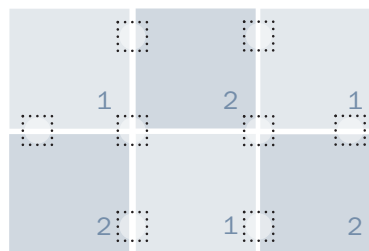

## Checkerboard Template

 Recommended "FLORdot<sup>TM</sup>" Locations

Area Rug  
3'3" x 4'11" (6 Tiles) \*  
8 FLORdots (3 Sheets)\*\*

### Checkerboard Template

Area Rug

**1** | Three Tiles

**2** | Three Tiles

\*FLOR rug measurements are approximations of common rug sizes.

\*\*All rugs come with appropriate FLORdots.