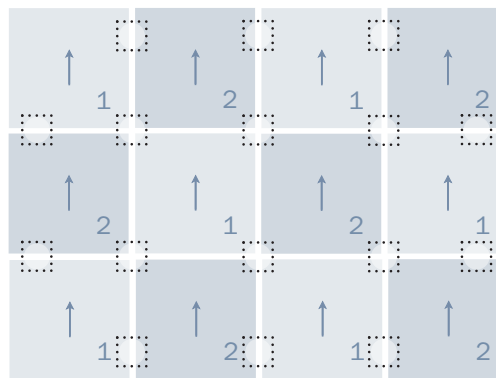

## Classic Cord<sup>TM</sup> Rug

Featured in Summer 2009 Catalog

 Recommended "FLORdot<sup>TM</sup>" Locations

→ Arrows depict directional arrows on back of tiles

Medium Area Rug

4'11" x 6'7" (12 Tiles) \*

16 FLORdots (6 Sheets)\*\*

### Vanilla Classic Cord Rug

Medium Area Rug

- 1 | Six Sweet Dreams | Vanilla
- 2 | Six Flats & Cords | Vanilla