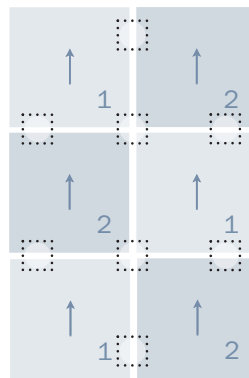

Classic CordTM Rug

Featured in Summer 2009 Catalog

 Recommended "FLORdotTM" Locations

→ Arrows depict directional arrows on back of tiles

Small Area Rug
3'3" x 4'11" (6 Tiles) *
8 FLORdots (3 Sheets)**

Vanilla Classic Cord Rug

Small Area Rug

- 1 | Three Sweet Dreams | Vanilla
- 2 | Three Flats & Cords | Vanilla

Butter Cream Classic Cord Rug

Small Area Rug

- 1 | Three Sweet Dreams | Butter Cream
- 2 | Three Flats & Cords | Butter Cream

Caramel Classic Cord Rug

Small Area Rug

- 1 | Three Sweet Dreams | Caramel
- 2 | Three Flats & Cords | Caramel

Milk Chocolate Classic Cord Rug

Small Area Rug

- 1 | Three Sweet Dreams | Milk Chocolate
- 2 | Three Flats & Cords | Milk Chocolate