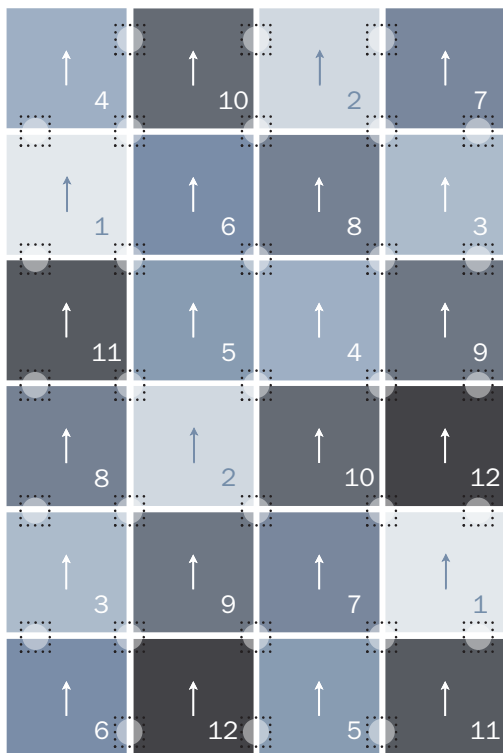

Large Area Rug
9'10" x 13'1" (48 Tiles) *
59 FLORDots (20 Sheets)**

Medium Area Rug
6'7" x 9'10" (24 Tiles) *
31 FLORDots (11 Sheets)**

Small Area Rug
4'11" x 6'7" (12 Tiles) *
16 FLORDots (6 Sheets)**

Feelin' Groovy ITM Rug

Featured in Summer 2009 Catalog

Recommended "FLORDotTM" Locations

→ Arrows depict directional arrows on back of tiles

Cool Feelin' Groovy I Rug

Large, Medium, & Small Area Rugs

- 1 | Feelin' Groovy | Moss
- 2 | Feelin' Groovy | Grass
- 3 | Feelin' Groovy | Green
- 4 | Feelin' Groovy | Palm
- 5 | Feelin' Groovy | Leaf
- 6 | Feelin' Groovy | Breeze
- 7 | Feelin' Groovy | Teal
- 8 | Feelin' Groovy | Sky
- 9 | Feelin' Groovy | Blue Jay
- 10 | Feelin' Groovy | Tidal
- 11 | Feelin' Groovy | Cobalt
- 12 | Feelin' Groovy | Lagoon

* FLOR rug measurements are approximations of common rug sizes.

** All rugs come with appropriate FLORDots.