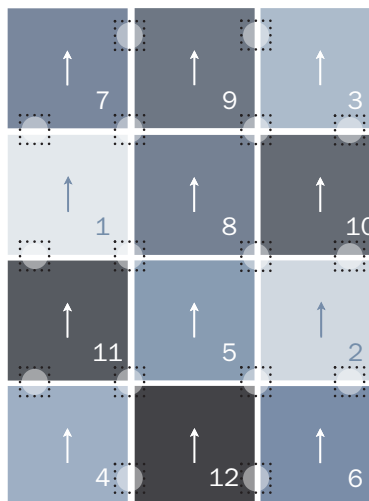

Large Area Rug
9'10" x 13'1" (48 Tiles) *
59 FLORDots (20 Sheets)**

Medium Area Rug
6'7" x 9'10" (24 Tiles) *
31 FLORDots (11 Sheets)**

Small Area Rug
4'11" x 6'7" (12 Tiles) *
16 FLORDots (6 Sheets)**

Feelin' Groovy ITM Rug

Featured in Summer 2009 Catalog

Recommended "FLORDotTM" Locations

→ Arrows depict directional arrows on back of tiles

Cool Feelin' Groovy I Rug

Large, Medium, & Small Area Rugs

- 1 | Feelin' Groovy | Moss
- 2 | Feelin' Groovy | Grass
- 3 | Feelin' Groovy | Green
- 4 | Feelin' Groovy | Palm
- 5 | Feelin' Groovy | Leaf
- 6 | Feelin' Groovy | Breeze
- 7 | Feelin' Groovy | Teal
- 8 | Feelin' Groovy | Sky
- 9 | Feelin' Groovy | Blue Jay
- 10 | Feelin' Groovy | Tidal
- 11 | Feelin' Groovy | Cobalt
- 12 | Feelin' Groovy | Lagoon

* FLOR rug measurements are approximations of common rug sizes.

** All rugs come with appropriate FLORDots.