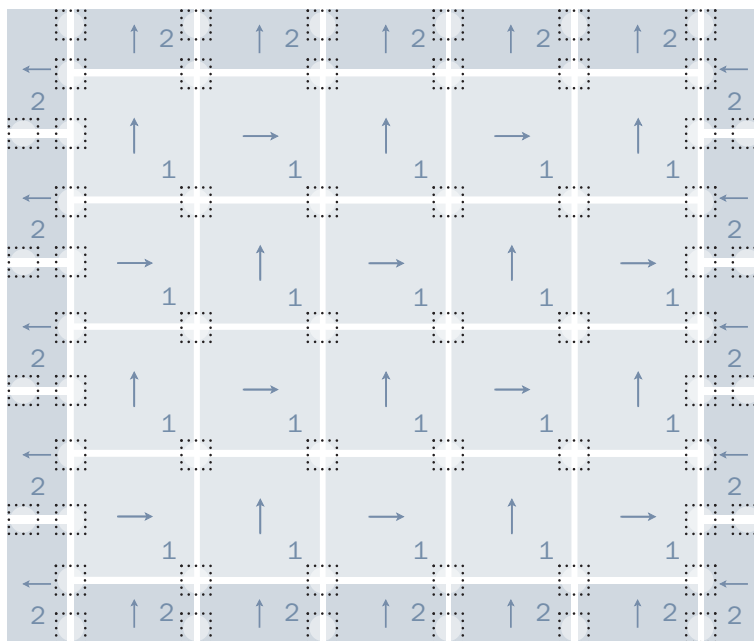

## Crossways<sup>TM</sup> Rug

Featured in Summer 2009 Catalog

 Recommended "FLORdot<sup>TM</sup>" Locations

→ Arrows depict directional arrows on back of tiles

Large Area Rug  
8'2" x 9'10" (30 Tiles) \*  
58 FLORdots (20 Sheets)\*\*

### Cinnabar Crossways Rug

Large Area Rug

- 1 | Twenty Ascot Stripe | Cinnabar
- 2 | Ten\*\*\*Velvet Twist | Cinnabar