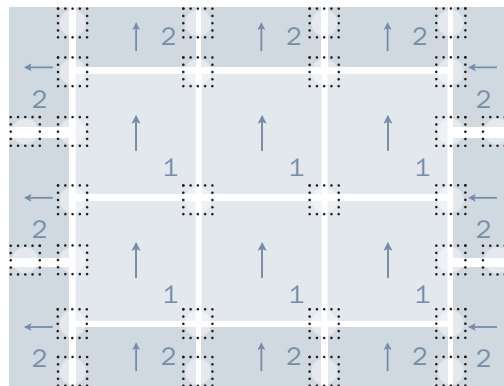

## Crossways<sup>TM</sup> Rug

Featured in Summer 2009 Catalog

 Recommended "FLORdot<sup>TM</sup>" Locations

→ Arrows depict directional arrows on back of tiles

Medium Area Rug  
4'11" x 6'7" (12 Tiles) \*  
28 FLORdots (10 Sheets)\*\*

### Cinnabar Crossways Rug

Medium Area Rug

-  | Six Ascot Stripe | Cinnabar
-  | Six\*\*\*Velvet Twist | Cinnabar