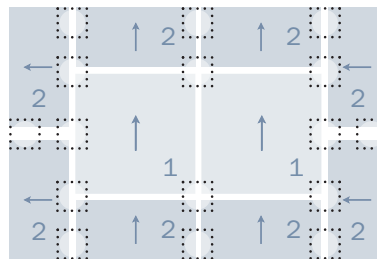

## Crossways<sup>TM</sup> Rug

Featured in Summer 2009 Catalog

☐ Recommended "FLORdot<sup>TM</sup>" Locations

→ Arrows depict directional arrows on back of tiles

Small Area Rug

3'3" x 4'11" (6 Tiles) \*

16 FLORdots (6 Sheets)\*\*

### Cinnabar Crossways Rug

Small Area Rug

- 1 | Two Ascot Stripe | Cinnabar
- 2 | Four\*\*\*Velvet Twist | Cinnabar

### Peat Crossways Rug

Small Area Rug

- 1 | Two Ascot Stripe | Peat
- 2 | Four\*\*\*Velvet Twist | Peat

### Moon Crossways Rug

Small Area Rug

- 1 | Two Ascot Stripe | Moon
- 2 | Four\*\*\*Velvet Twist | Raincloud

\*FLOR rug measurements are approximations of common rug sizes.

\*\*All rugs come with appropriate FLORdots.