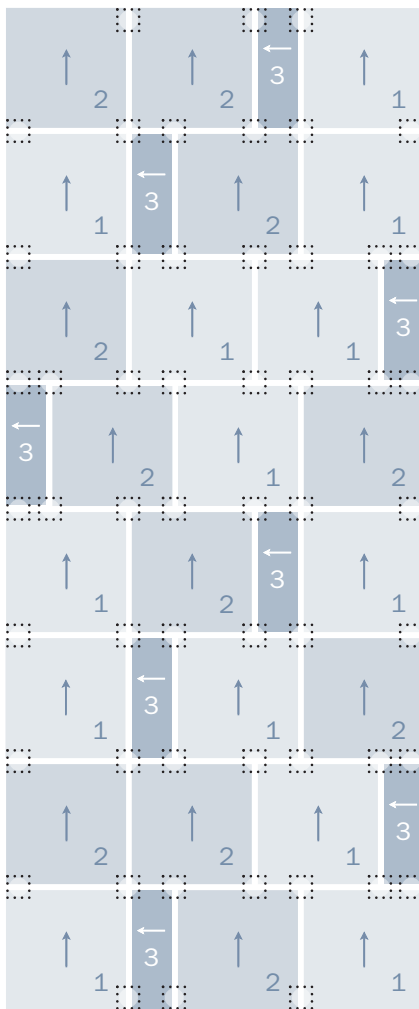

## Cut A<sup>TM</sup> Rug

Featured in Fall 2009 Catalog

 Recommended "FLORDot<sup>TM</sup>" Locations

→ Arrows depict directional arrows on back of tiles

Medium Runner

5'4" x 13'1" (26 Tiles) \*

54 FLORDots (18 Sheets)\*\*

### Grey Cut A Rug

Medium Runner

- 1 | Thirteen Power Nap | Pewter
- 2 | Eleven Feelin' Groovy | Titanium
- 3 | Two\*\*\*Feelin' Groovy | Yellow

### Red Cut A Rug

Medium Runner

- 1 | Thirteen Power Nap | Red
- 2 | Eleven Feelin' Groovy | Persimmon
- 3 | Two\*\*\*Feelin' Groovy | Fog

\*FLOR rug measurements are approximations of common rug sizes.

\*\*All rugs come with appropriate FLORDots.

\*\*\*This rug will come with eight quarter tiles.