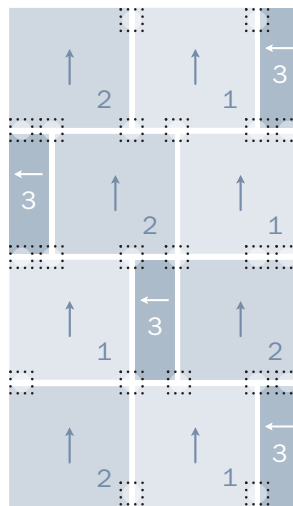

Cut ATM Rug

Featured in Fall 2009 Catalog

 Recommended "FLORdotTM" Locations

→ Arrows depict directional arrows on back of tiles

Small Area Rug
3'8" x 6'7" (9 Tiles) *
21 FLORdots (7 Sheets)**

Grey Cut A Rug

Small Area Rug

- 1 | Four Power Nap | Pewter
- 2 | Four Feelin' Groovy | Titanium
- 3 | One***Feelin' Groovy | Yellow

Brown Cut A Rug

Small Area Rug

- 1 | Four Power Nap | Earthen
- 2 | Four Feelin' Groovy | Truffle
- 3 | One***Feelin' Groovy | Breeze

Red Cut A Rug

Small Area Rug

- 1 | Four Power Nap | Red
- 2 | Four Feelin' Groovy | Persimmon
- 3 | One***Feelin' Groovy | Fog

*FLOR rug measurements are approximations of common rug sizes.

**All rugs come with appropriate FLORdots.

***This rug will come with four quarter tiles.