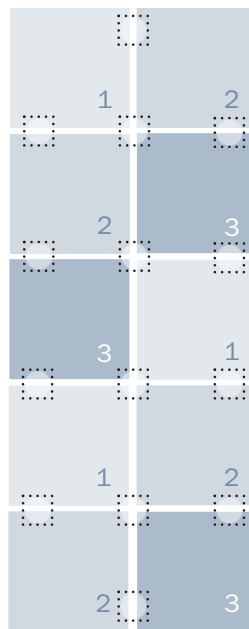

## Diaganol Template

 Recommended "FLORdot<sup>TM</sup>" Locations

Runner

3'3" x 8'2" (10 Tiles) \*

14 FLORdots (5 Sheets)\*\*

### Diaganol Template

Runner

- 1** | Three Tiles
- 2** | Four Tiles
- 3** | Three Tiles

\*FLOR rug measurements are approximations of common rug sizes.

\*\*All rugs come with appropriate FLORdots.