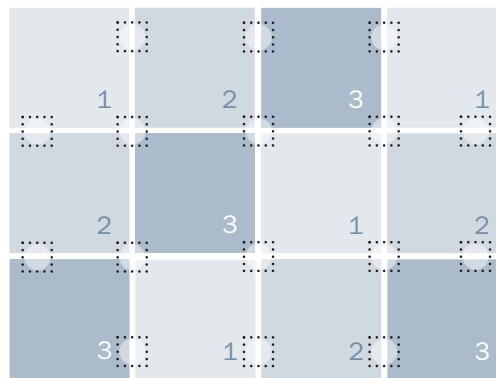

Diaganol Template

 Recommended "FLORdotTM" Locations

Area Rug
4'11" x 6'7" (12 Tiles) *
16 FLORdots (6 Sheets)**

Diaganol Template

Area Rug

- 1** | Four Tiles
- 2** | Four Tiles
- 3** | Four Tiles

*FLOR rug measurements are approximations of common rug sizes.