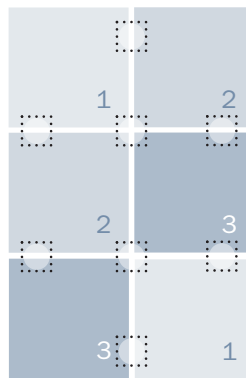

Diaganol Template

 Recommended "FLORdotTM" Locations

Area Rug

3'3" x 4'11" (6 Tiles) *

8 FLORdots (3 Sheets)**

Diaganol Template

Area Rug

1 | Two Tiles

2 | Two Tiles

3 | Two Tiles

*FLOR rug measurements are approximations of common rug sizes.

**All rugs come with appropriate FLORdots.