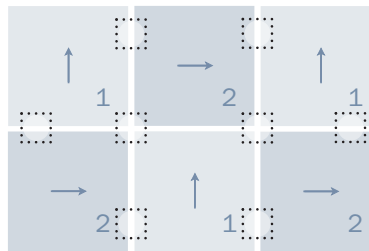

## Double Dutch<sup>TM</sup> Rug

Featured in Spring 2010 Catalog

 Recommended "FLORdot<sup>TM</sup>" Locations

→ Arrows depict directional arrows on back of tiles

Small Area Rug

3'3" x 4'11" (6 Tiles) \*

8 FLORdots (3 Sheets)\*\*

### Earthen Double Dutch Rug

Small Area Rug

- 1 | Three Two Of Hue | Earthen
- 2 | Three Flats & Cords | Hot Fudge

### Bone Double Dutch Rug

Small Area Rug

- 1 | Three Two Of Hue | Bone
- 2 | Three Flats & Cords | Vanilla

### Cream Double Dutch Rug

Small Area Rug

- 1 | Three Two Of Hue | Cream
- 2 | Three Flats & Cords | Butter Cream

\*FLOR rug measurements are approximations of common rug sizes.

\*\*All rugs come with appropriate FLORdots.