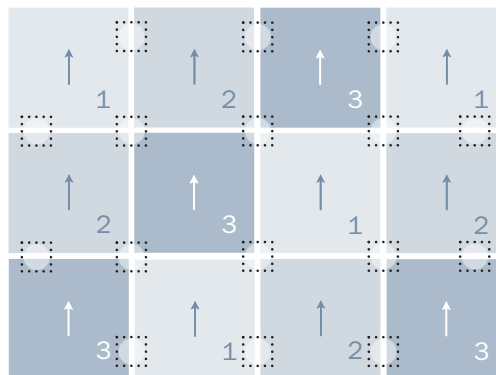

Easy As Pie 1TM Rug

Featured in Fall 2009 Catalog

 Recommended "FLORdotTM" Locations

→ Arrows depict directional arrows on back of tiles

Medium Area Rug
 4'11" x 6'7" (12 Tiles) *
 16 FLORdots (6 Sheets)**

Easy As Pie 1 Rug

Medium Area Rug

- 1** | Four Easy As Pie | Earthen
- 2** | Four Easy As Pie | Cream
- 3** | Four Easy As Pie | Seafoam

*FLOR rug measurements are approximations of common rug sizes.

**All rugs come with appropriate FLORdots.