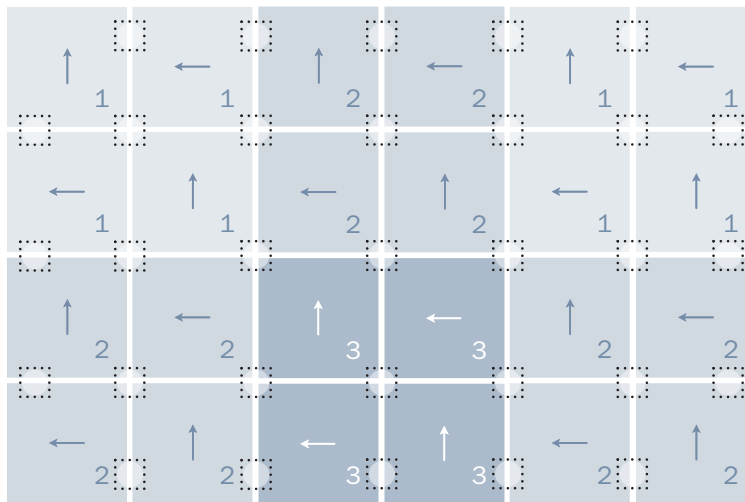

Favorite Jeans 1TM Rug

Featured in Spring 2010 Catalog

 Recommended "FLORdotTM" Locations

→ Arrows depict directional arrows on back of tiles

Medium Area Rug
 6'7" x 9'10" (24 Tiles) *
 31 FLORdots (11 Sheets)**

Favorite Jeans 1TM Rug

Medium Area Rug

- 1 | Eight Favorite Jeans | Overdyed
- 2 | Twelve Favorite Jeans | Vintage
- 3 | Four Favorite Jeans | Denim Blue

*FLOR rug measurements are approximations of common rug sizes.