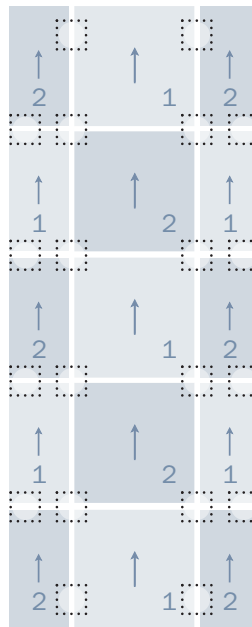

## Fedora 3<sup>TM</sup> Rug

Featured in Fall 2009 Catalog

 Recommended "FLORDot<sup>TM</sup>" Locations

→ Arrows depict directional arrows on back of tiles

Small Runner

3'3" x 8'2" (10 Tiles) \*

20 FLORDots (7 Sheets)\*\*

### Oatmeal/Charcoal Fedora 3 Rug

Small Runner

- 1 | Five\*\*\*Fedora | Oatmeal
- 2 | Five\*\*\*\*Fedora | Charcoal

### Chartreuse/Walnut Fedora 3 Rug

Small Runner

- 1 | Five\*\*\*Fedora | Chartreuse
- 2 | Five\*\*\*\*Fedora | Walnut

\*FLOR rug measurements are approximations of common rug sizes.

\*\*All rugs come with appropriate FLORDots.

\*\*\*This rug comes with four half tiles.

\*\*\*\*This rug comes with six half tiles.