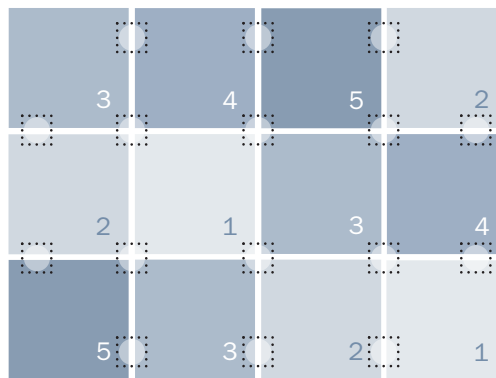

Five Tile Patchwork Template

 Recommended "FLORdotTM" Locations

Area Rug
4'11" x 6'7" (12 Tiles) *
16 FLORdots (6 Sheets)**

Five Tile Patchwork Template

Area Rug

- 1** | Two Tiles
- 2** | Three Tiles
- 3** | Three Tiles
- 4** | Two Tiles
- 5** | Two Tiles

*FLOR rug measurements are approximations of common rug sizes.

**All rugs come with appropriate FLORdots.