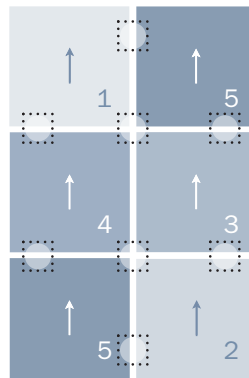

Five Tile Patchwork Template

 Recommended "FLORdotTM" Locations

Area Rug
3'3" x 4'11" (6 Tiles) *
8 FLORdots (3 Sheets)**

Five Tile Patchwork Template

Area Rug

- 1** | One Tile
- 2** | One Tile
- 3** | One Tile
- 4** | One Tile
- 5** | Two Tiles

*FLOR rug measurements are approximations of common rug sizes.

**All rugs come with appropriate FLORdots.