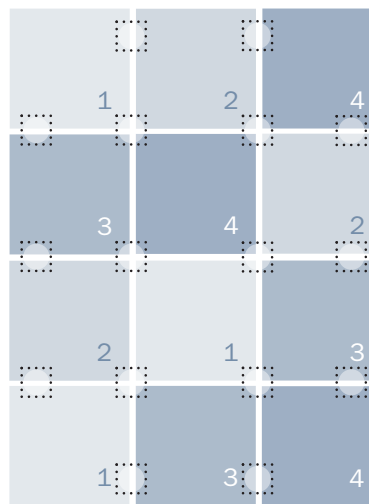

Four Tile Patchwork Template

 Recommended "FLORdotTM" Locations

Area Rug
 4'11" x 6'7" (12 Tiles) *
 16 FLORdots (6 Sheets)**

Four Tile Patchwork Template

Area Rug

- 1** | Three Tiles
- 2** | Three Tiles
- 3** | Three Tiles
- 4** | Three Tiles

*FLOR rug measurements are approximations of common rug sizes.

**All rugs come with appropriate FLORdots.