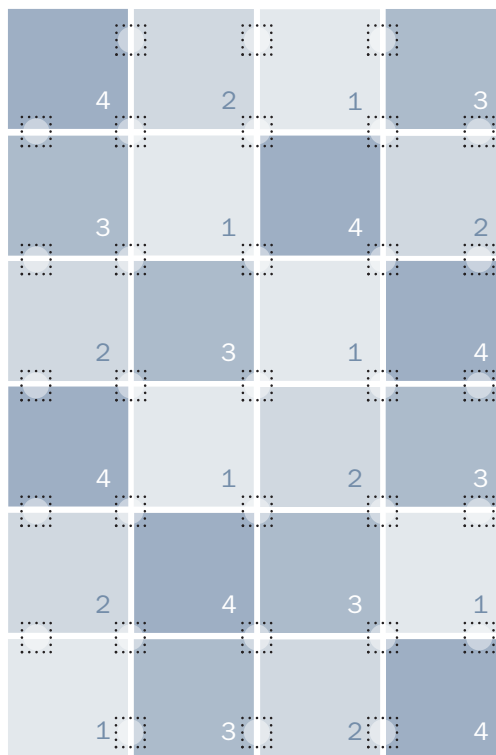

Four Tile Patchwork Template

 Recommended "FLORdotTM" Locations

Area Rug

6'7" x 9'10" (24 Tiles) *

31 FLORdots (11 Sheets)**

Four Tile Patchwork Template

Area Rug

1 | Six Tiles

2 | Six Tiles

3 | Six Tiles

4 | Six Tiles

*FLOR rug measurements are approximations of common rug sizes.

**All rugs come with appropriate FLORdots.