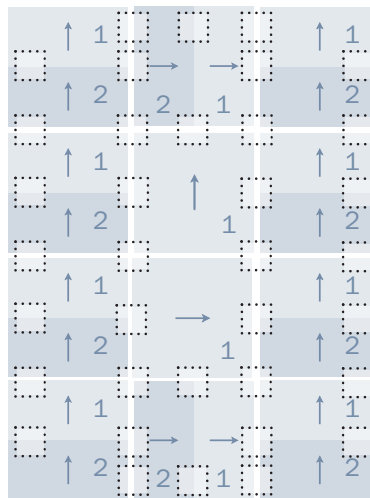

Fuzzy WuzzyTM Rug

Featured in Fall 2008 Catalog

 Recommended "FLORDotTM" Locations

→ Arrows depict directional arrows on back of tiles

Small Area Rug
4'11" x 6'6" (12 Tiles) *
36 FLORDots (12 Sheets)**

Fuzzy Wuzzy Rug

Small Area Rug

1 | Seven*** House Pet | Hamster

2 | Five**** House Pet | Irish Setter

Required: A Carpet Knife & Straight Edge

Tile Size Diagram

*FLOR rug measurements are approximations of common rug sizes.

**This rug may require additional FLORDots.

***Cut five full size tiles into ten half tiles.

****Cut five full size tiles into ten half tiles.