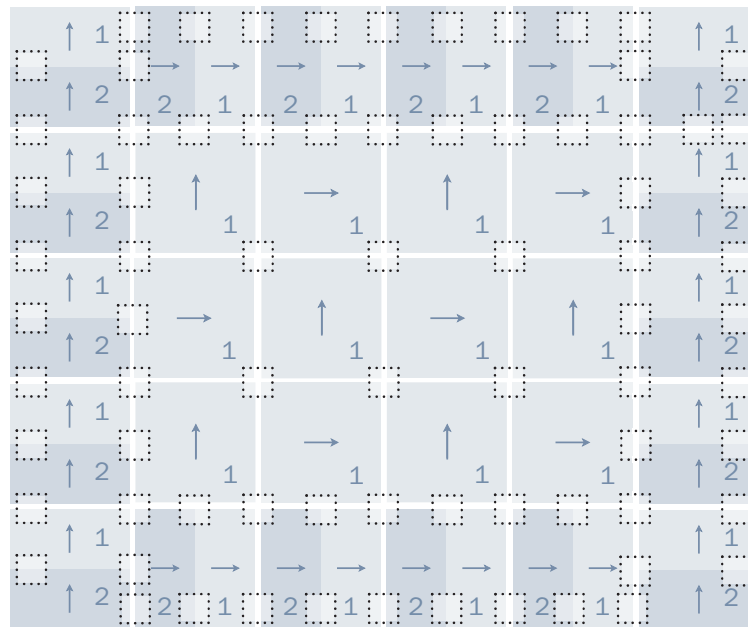

Fuzzy WuzzyTM Rug

Featured in Fall 2008 Catalog

☐ Recommended "FLORDotTM" Locations

→ Arrows depict directional arrows on back of tiles

Medium Area Rug
8'2" x 9'10" (30 Tiles) *
75 FLORDots (25 Sheets)**

Fuzzy Wuzzy Rug

Medium Area Rug

- 1 | Twenty-One*** House Pet | Hamster
- 2 | Nine**** House Pet | Irish Setter

Required: A Carpet Knife & Straight Edge

Tile Size Diagram

* FLOR rug measurements are approximations of common rug sizes.

** This rug may require additional FLORDots.

*** Cut nine full size tiles into eighteen half tiles.

**** Cut nine full size tiles into eighteen half tiles.