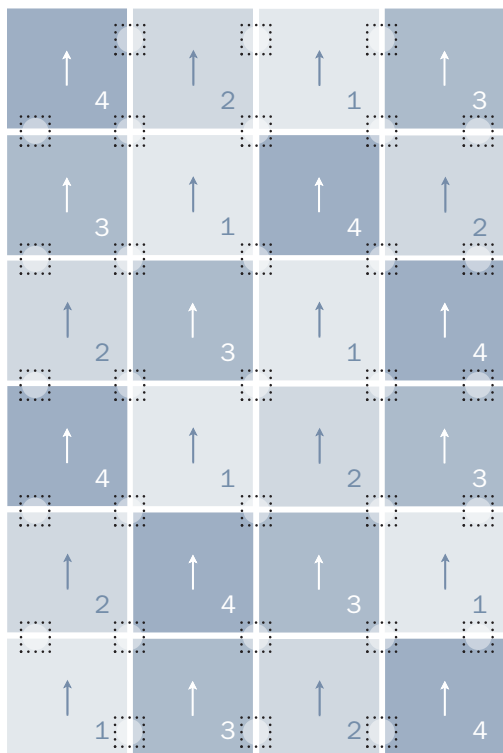

Large Area Rug
9'10" x 13'1" (48 Tiles) *
59 FLORdots (20 Sheets)**

Feelin' Groovy 2TM Rug

Featured in Summer 2009 Catalog

Recommended "FLORdotTM" Locations

→ Arrows depict directional arrows on back of tiles

Graphite Feelin' Groovy 2 Rug

Large, Medium, & Small Area Rugs

- 1 | Feelin' Groovy | Fog
- 2 | Feelin' Groovy | Titanium
- 3 | Feelin' Groovy | Overcast
- 4 | Feelin' Groovy | Graphite

Medium Area Rug
6'7" x 9'10" (24 Tiles) *
31 FLORdots (11 Sheets)**

Small Area Rug
4'11" x 6'7" (12 Tiles) *
16 FLORdots (6 Sheets)**

*FLOR rug measurements are approximations of common rug sizes.

**All rugs come with appropriate FLORdots.