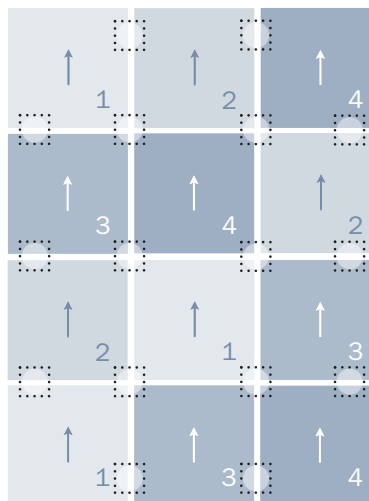

Large Area Rug
9'10" x 13'1" (48 Tiles) *
59 FLORdots (20 Sheets)**

Feelin' Groovy 2TM Rug

Featured in Summer 2009 Catalog

Recommended "FLORdotTM" Locations

→ Arrows depict directional arrows on back of tiles

Graphite Feelin' Groovy 2 Rug

Large, Medium, & Small Area Rugs

- 1 | Feelin' Groovy | Fog
- 2 | Feelin' Groovy | Titanium
- 3 | Feelin' Groovy | Overcast
- 4 | Feelin' Groovy | Graphite

Medium Area Rug
6'7" x 9'10" (24 Tiles) *
31 FLORdots (11 Sheets)**

Small Area Rug
4'11" x 6'7" (12 Tiles) *
16 FLORdots (6 Sheets)**

*FLOR rug measurements are approximations of common rug sizes.

**All rugs come with appropriate FLORdots.