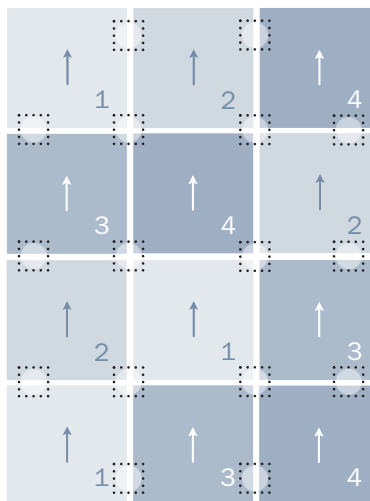

Large Area Rug
9'10" x 13'1" (48 Tiles) *
59 FLORdots (20 Sheets)**

Medium Area Rug
6'7" x 9'10" (24 Tiles) *
31 FLORdots (11 Sheets)**

Small Area Rug
4'11" x 6'7" (12 Tiles) *
16 FLORdots (6 Sheets)**

Feelin' Groovy 2TM Rug

Featured in Summer 2009 Catalog

Recommended "FLORdotTM" Locations

→ Arrows depict directional arrows on back of tiles

Green Feelin' Groovy 2 Rug

Large, Medium, & Small Area Rugs

- 1 | Feelin' Groovy | Leaf
- 2 | Feelin' Groovy | Green
- 3 | Feelin' Groovy | Palm
- 4 | Feelin' Groovy | Grass

*FLOR rug measurements are approximations of common rug sizes.

**All rugs come with appropriate FLORdots.