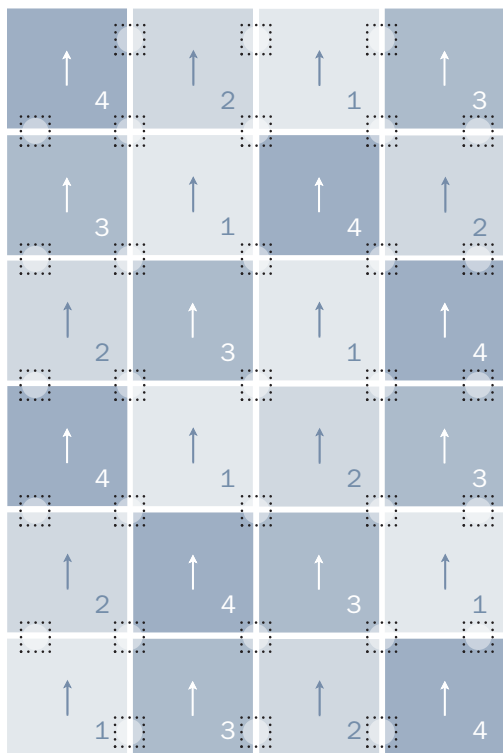

Large Area Rug
9'10" x 13'1" (48 Tiles) *
59 FLORdots (20 Sheets)**

Medium Area Rug
6'7" x 9'10" (24 Tiles) *
31 FLORdots (11 Sheets)**

Small Area Rug
4'11" x 6'7" (12 Tiles) *
16 FLORdots (6 Sheets)**

Feelin' Groovy 2TM Rug

Featured in Summer 2009 Catalog

Recommended "FLORdotTM" Locations

→ Arrows depict directional arrows on back of tiles

Green Feelin' Groovy 2 Rug

Large, Medium, & Small Area Rugs

- 1 | Feelin' Groovy | Leaf
- 2 | Feelin' Groovy | Green
- 3 | Feelin' Groovy | Palm
- 4 | Feelin' Groovy | Grass

*FLOR rug measurements are approximations of common rug sizes.

**All rugs come with appropriate FLORdots.