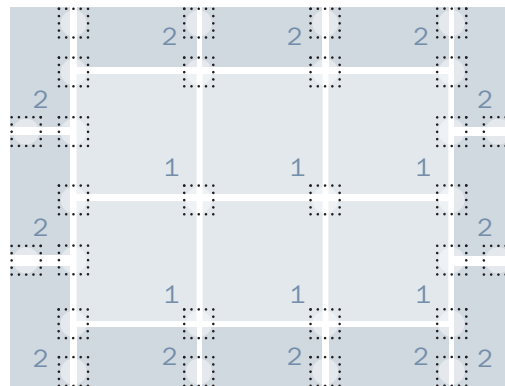

Half Tile Border Template

 Recommended "FLORdotTM" Locations

Area Rug
 4'11" x 6'7" (12 Tiles) *
 28 FLORdots (10 Sheets)**

Half Tile Border Template

Area Rug

1 | Six Tiles

2 | Six Tiles To Be Cut In Half

Required: A Carpet Knife & Straight Edge

Tile Size Diagram

Full Size Tile
 19.7" x 19.7"

Full Size Tile
 Cut In Half
 9.85" x 19.7"

*FLOR rug measurements are approximations of common rug sizes.

**This rug will require additional FLORdots (1 Set).