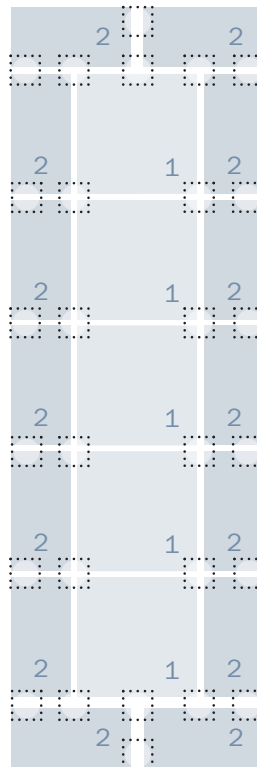

Half Tile Border Template

 Recommended "FLORdotTM" Locations

Runner
 3'3" x 9'10" (12 Tiles) *
 28 FLORdots (10 Sheets)**

Half Tile Border Template

Runner

- 1** | Five Tiles
- 2** | Seven Tiles To Be Cut In Half

Required: A Carpet Knife & Straight Edge

Tile Size Diagram

*FLOR rug measurements are approximations of common rug sizes.

**This rug will require additional FLORdots (1 Set).