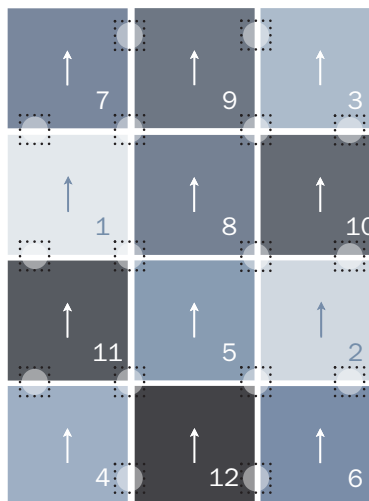

Large Area Rug
9'10" x 13'1" (48 Tiles) *
59 FLORdots (20 Sheets)**

Medium Area Rug
6'7" x 9'10" (24 Tiles) *
31 FLORdots (11 Sheets)**

Small Area Rug
4'11" x 6'7" (12 Tiles) *
16 FLORdots (6 Sheets)**

Feelin' Groovy 1TM Rug

Featured in Summer 2009 Catalog

Recommended "FLORdotTM" Locations

→ Arrows depict directional arrows on back of tiles

Multi Feelin' Groovy 1 Rug

Large, Medium, & Small Area Rugs

- 1 | Feelin' Groovy | Graphite
- 2 | Feelin' Groovy | Overcast
- 3 | Feelin' Groovy | Titanium
- 4 | Feelin' Groovy | Fog
- 5 | Feelin' Groovy | Lagoon
- 6 | Feelin' Groovy | Tidal
- 7 | Feelin' Groovy | Porpoise
- 8 | Feelin' Groovy | Celery
- 9 | Feelin' Groovy | Pistachio
- 10 | Feelin' Groovy | Meadow
- 11 | Feelin' Groovy | Olive
- 12 | Feelin' Groovy | Moss

* FLOR rug measurements are approximations of common rug sizes.

** All rugs come with appropriate FLORdots.