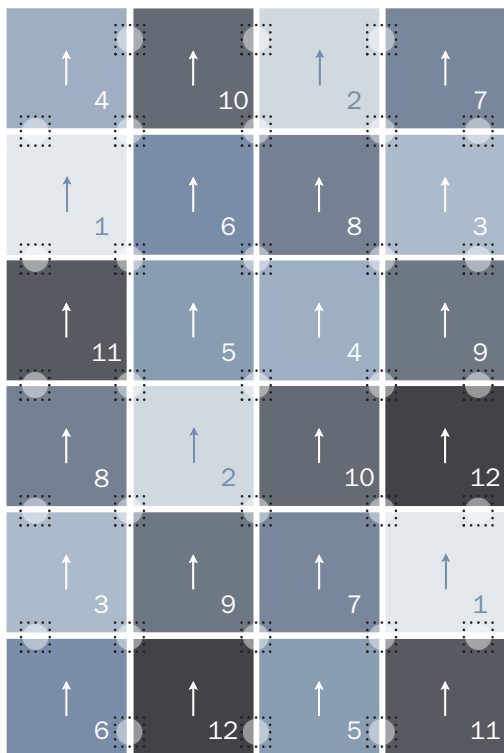

Large Area Rug
9'10" x 13'1" (48 Tiles) *
59 FLORdots (20 Sheets)**

Medium Area Rug
6'7" x 9'10" (24 Tiles) *
31 FLORdots (11 Sheets)**

Small Area Rug
4'11" x 6'7" (12 Tiles) *
16 FLORdots (6 Sheets)**

Feelin' Groovy 1TM Rug

Featured in Summer 2009 Catalog

Recommended "FLORdotTM" Locations

→ Arrows depict directional arrows on back of tiles

Multi Feelin' Groovy 1 Rug

Large, Medium, & Small Area Rugs

- 1 | Feelin' Groovy | Graphite
- 2 | Feelin' Groovy | Overcast
- 3 | Feelin' Groovy | Titanium
- 4 | Feelin' Groovy | Fog
- 5 | Feelin' Groovy | Lagoon
- 6 | Feelin' Groovy | Tidal
- 7 | Feelin' Groovy | Porpoise
- 8 | Feelin' Groovy | Celery
- 9 | Feelin' Groovy | Pistachio
- 10 | Feelin' Groovy | Meadow
- 11 | Feelin' Groovy | Olive
- 12 | Feelin' Groovy | Moss

* FLOR rug measurements are approximations of common rug sizes.

** All rugs come with appropriate FLORdots.