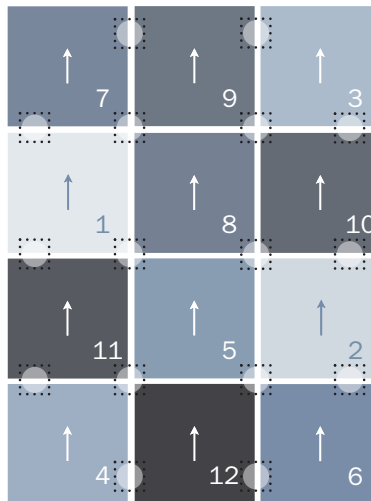

Large Area Rug
9'10" x 13'1" (48 Tiles) *
59 FLORDots (20 Sheets)**

Medium Area Rug
6'7" x 9'10" (24 Tiles) *
31 FLORDots (11 Sheets)**

Small Area Rug
4'11" x 6'7" (12 Tiles) *
16 FLORDots (6 Sheets)**

Feelin' Groovy 1TM Rug

Featured in Summer 2009 Catalog

 Recommended "FLORDotTM" Locations

→ Arrows depict directional arrows on back of tiles

Neutral Feelin' Groovy 1 Rug

Large, Medium, & Small Area Rugs

- 1 | Feelin' Groovy | Harvest
- 2 | Feelin' Groovy | Wheat
- 3 | Feelin' Groovy | Pecan
- 4 | Feelin' Groovy | Maple
- 5 | Feelin' Groovy | Sand
- 6 | Feelin' Groovy | Eggnog
- 7 | Feelin' Groovy | Desert
- 8 | Feelin' Groovy | Porpoise
- 9 | Feelin' Groovy | Dune
- 10 | Feelin' Groovy | Pebble
- 11 | Feelin' Groovy | Taupe
- 12 | Feelin' Groovy | Truffle

* FLOR rug measurements are approximations of common rug sizes.

** All rugs come with appropriate FLORDots.