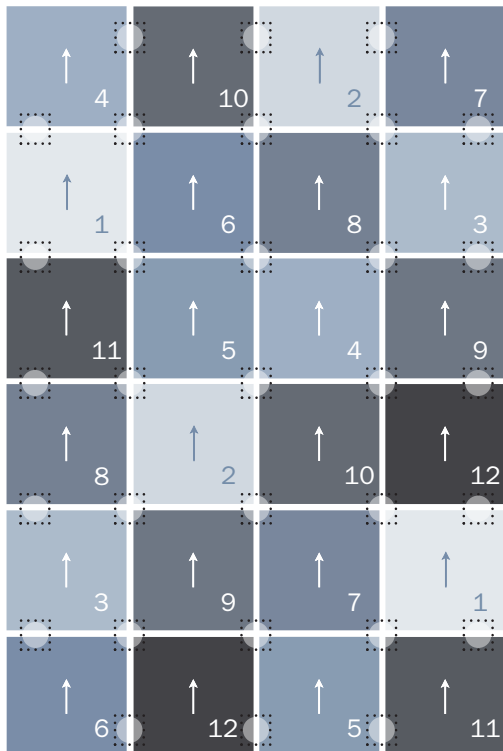

Large Area Rug
9'10" x 13'1" (48 Tiles) *
59 FLORDots (20 Sheets)**

Medium Area Rug
6'7" x 9'10" (24 Tiles) *
31 FLORDots (11 Sheets)**

Small Area Rug
4'11" x 6'7" (12 Tiles) *
16 FLORDots (6 Sheets)**

Feelin' Groovy 1TM Rug

Featured in Summer 2009 Catalog

 Recommended "FLORDotTM" Locations

→ Arrows depict directional arrows on back of tiles

Neutral Feelin' Groovy 1 Rug

Large, Medium, & Small Area Rugs

- 1 | Feelin' Groovy | Harvest
- 2 | Feelin' Groovy | Wheat
- 3 | Feelin' Groovy | Pecan
- 4 | Feelin' Groovy | Maple
- 5 | Feelin' Groovy | Sand
- 6 | Feelin' Groovy | Eggnog
- 7 | Feelin' Groovy | Desert
- 8 | Feelin' Groovy | Porpoise
- 9 | Feelin' Groovy | Dune
- 10 | Feelin' Groovy | Pebble
- 11 | Feelin' Groovy | Taupe
- 12 | Feelin' Groovy | Truffle

* FLOR rug measurements are approximations of common rug sizes.

** All rugs come with appropriate FLORDots.