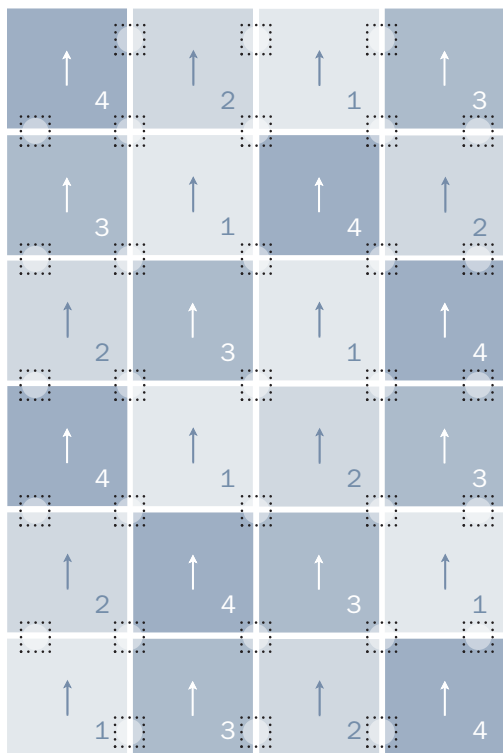

Large Area Rug  
9'10" x 13'1" (48 Tiles) \*  
59 FLORdots (20 Sheets)\*\*

Medium Area Rug  
6'7" x 9'10" (24 Tiles) \*  
31 FLORdots (11 Sheets)\*\*

Small Area Rug  
4'11" x 6'7" (12 Tiles) \*  
16 FLORdots (6 Sheets)\*\*

## Feelin' Groovy 2<sup>TM</sup> Rug

Featured in Summer 2009 Catalog

 Recommended "FLORdot<sup>TM</sup>" Locations

→ Arrows depict directional arrows on back of tiles