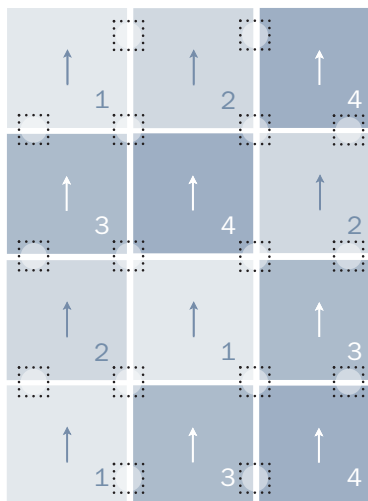

Large Area Rug  
9'10" x 13'1" (48 Tiles) \*  
59 FLORdots (20 Sheets)\*\*

Medium Area Rug  
6'7" x 9'10" (24 Tiles) \*  
31 FLORdots (11 Sheets)\*\*

Small Area Rug  
4'11" x 6'7" (12 Tiles) \*  
16 FLORdots (6 Sheets)\*\*

## Feelin' Groovy 2<sup>TM</sup> Rug

Featured in Summer 2009 Catalog

 Recommended "FLORdot<sup>TM</sup>" Locations

→ Arrows depict directional arrows on back of tiles