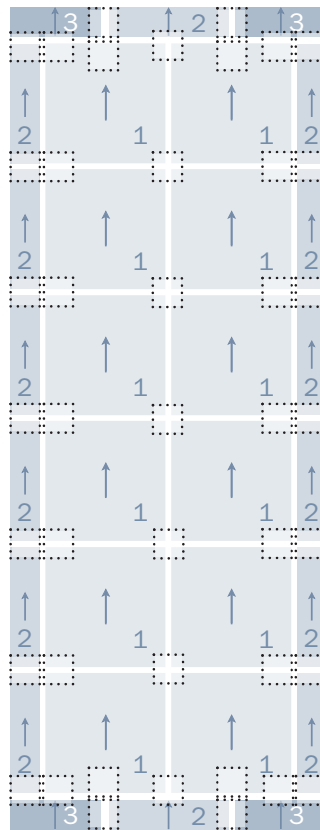

Perfect SpotTM Rug

Featured in Fall 2008 Catalog

 Recommended "FLORDotTM" Locations

→ Arrows depict directional arrows on back of tiles

Runner
4'1" x 10'7" (17 Tiles) *
43 FLORDots (15 Sheets)**

Perfect Spot Rug

Runner

- 1** | Twelve Toy Poodle | Zozo Yellow
- 2 & 3** | Five***Striped Poodle | Brass/Brown/Marine

Required: A Carpet Knife & Straight Edge

Tile Size Diagram

1	Toy Poodle Zozo Yellow Full Size Tile 19.7" x 19.7"	2	Striped Poodle Brass/Brown/Marine Full Size Tile Cut In Quarters 4.92" x 19.7"	3	Striped Poodle Brass/Brown/Marine Special Cut Tile 4.92" x 14.77"
----------	---	----------	---	----------	---

*FLOR rug measurements are approximations of common rug sizes.
**This rug may require additional FLORDots.
*** Cut five full size tiles into twenty quarter tiles.
Take four of those quarter tiles and cut off 4.92" (Special Cut Tile).