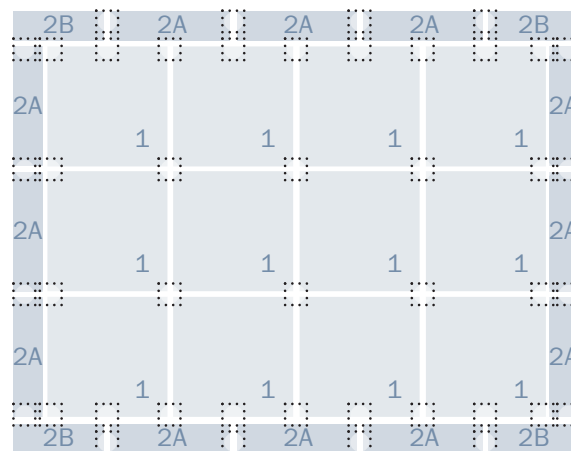

Quarter Tile Border Template

 Recommended "FLORDotTM" Locations

Area Rug
5'8" x 7'4" (16 Tiles) *
44 FLORDots (15 Sheets)**

Quarter Tile Border Template

Area Rug

- 1** | Twelve Tiles
- 2A** | Three Tiles To Be Cut Into Quarters
- 2B** | One Tile To Be Special Cut

Tile Size Diagram

What To Order

- 1** | Twelve Full Size Tiles
- 2** | Four Full Size Tiles
-  Two Sets Of FLORDots
-  Carpet Knife
-  Straight Edge

*FLOR rug measurements are approximations of common rug sizes.