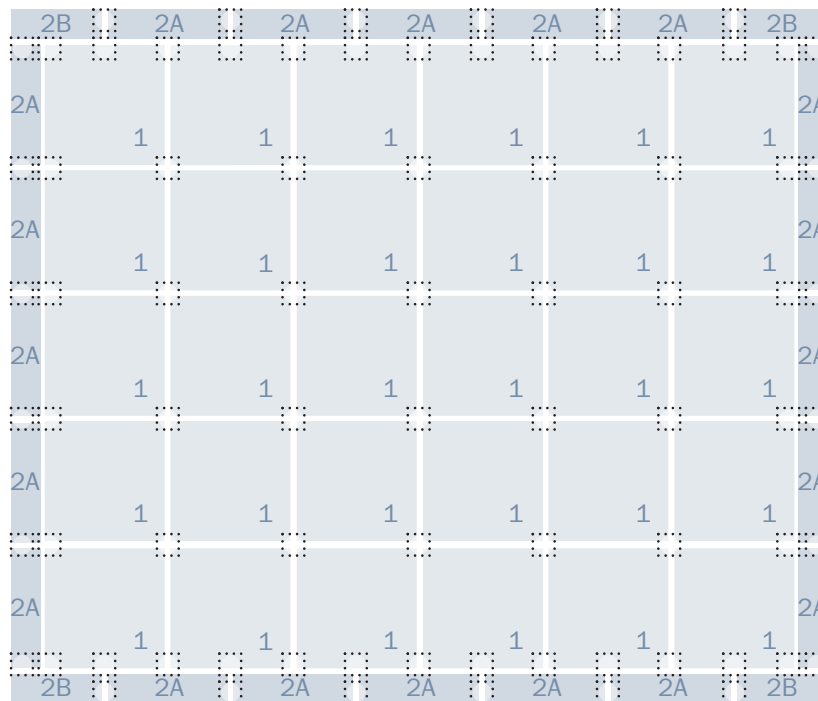

Quarter Tile Border Template

 Recommended "FLORDot[™]" Locations

Area Rug
 9'0" x 10'8" (36 Tiles) *
 78 FLORDots (26 Sheets)**

Quarter Tile Border Template

Area Rug

- 1** | Thirty Tiles
- 2A** | Five Tiles To Be Cut Into Quarters
- 2B** | One Tile To Be Special Cut

Tile Size Diagram

Full Size Tile
 19.7" x 19.7"

Full Size Tile
 Cut In Quarters
 4.95" x 19.7"

Special Cut Tile
 4.95" x 14.95"

What To Order

- 1** | Thirty Full Size Tiles
- 2** | Six Full Size Tiles
-  | Two Sets Of FLORDots
-  | Carpet Knife
-  | Straight Edge

*FLOR rug measurements are approximations of common rug sizes.

**This rug will require additional FLORDots.