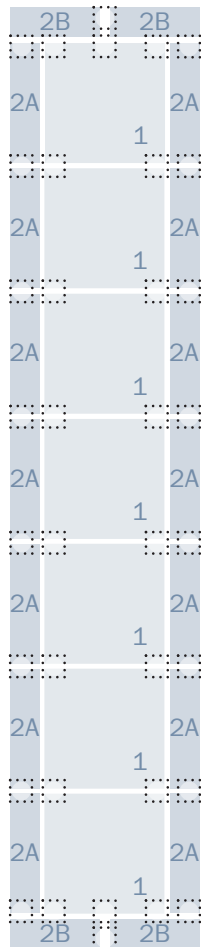

Quarter Tile Border Template

 Recommended "FLORdotTM" Locations

Quarter Tile Border Template

Runner

- 1A** | Seven Tiles
- 2A** | Four Tiles To Be Cut Into Quarters
- 2B** | One Tile To Be Special Cut

Tile Size Diagram

What To Order

- 1** | Seven Full Size Tiles
- 2** | Five Full Size Tiles
-  Two Sets Of FLORdots
-  Carpet Knife
-  Straight Edge

Runner

2'5" x 12'3" (12 Tiles) *

36 FLORdots (12 Sheets)**

*FLOR rug measurements are approximations of common rug sizes.

**This rug will require additional FLORdots