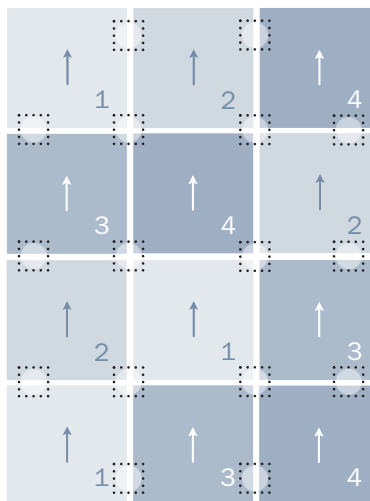

Large Area Rug
9'10" x 13'1" (48 Tiles) *
59 FLORdots (20 Sheets)**

Medium Area Rug
6'7" x 9'10" (24 Tiles) *
31 FLORdots (11 Sheets)**

Small Area Rug
4'11" x 6'7" (12 Tiles) *
16 FLORdots (6 Sheets)**

Feelin' Groovy 2TM Rug

Featured in Summer 2009 Catalog

 Recommended "FLORdotTM" Locations

→ Arrows depict directional arrows on back of tiles

Raisin Feelin' Groovy 2 Rug

Large, Medium, & Small Area Rugs

- 1 | Feelin' Groovy | Brick
- 2 | Feelin' Groovy | Russet
- 3 | Feelin' Groovy | Raisin
- 4 | Feelin' Groovy | Earthen

*FLOR rug measurements are approximations of common rug sizes.

**All rugs come with appropriate FLORdots.