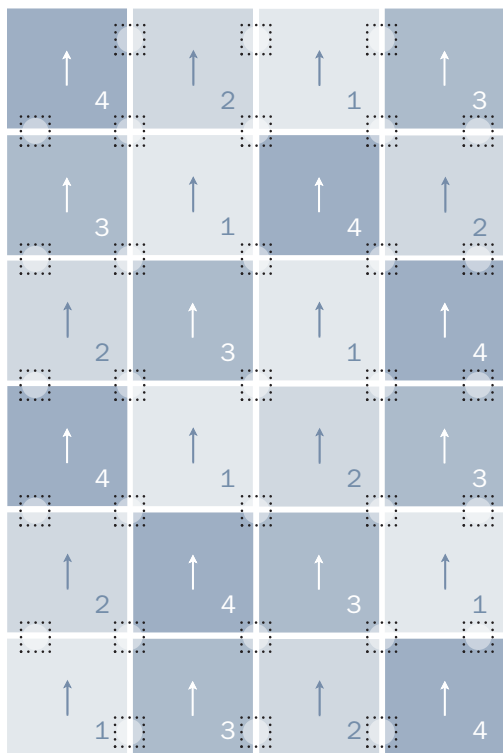

Large Area Rug
9'10" x 13'1" (48 Tiles) *
59 FLORdots (20 Sheets)**

Medium Area Rug
6'7" x 9'10" (24 Tiles) *
31 FLORdots (11 Sheets)**

Small Area Rug
4'11" x 6'7" (12 Tiles) *
16 FLORdots (6 Sheets)**

Feelin' Groovy 2TM Rug

Featured in Summer 2009 Catalog

 Recommended "FLORdotTM" Locations

→ Arrows depict directional arrows on back of tiles

Raisin Feelin' Groovy 2 Rug

Large, Medium, & Small Area Rugs

- 1 | Feelin' Groovy | Brick
- 2 | Feelin' Groovy | Russet
- 3 | Feelin' Groovy | Raisin
- 4 | Feelin' Groovy | Earthen

*FLOR rug measurements are approximations of common rug sizes.

**All rugs come with appropriate FLORdots.