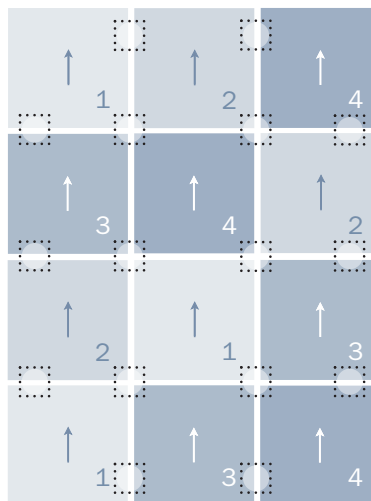

Large Area Rug
9'10" x 13'1" (48 Tiles) *
59 FLORdots (20 Sheets)**

Medium Area Rug
6'7" x 9'10" (24 Tiles) *
31 FLORdots (11 Sheets)**

Small Area Rug
4'11" x 6'7" (12 Tiles) *
16 FLORdots (6 Sheets)**

Feelin' Groovy 2TM Rug

Featured in Summer 2009 Catalog

 Recommended "FLORdotTM" Locations

→ Arrows depict directional arrows on back of tiles

Red Feelin' Groovy 2 Rug

Large, Medium, & Small Area Rugs

- 1 | Feelin' Groovy | Scarlet
- 2 | Feelin' Groovy | Persimmon
- 3 | Feelin' Groovy | Orange
- 4 | Feelin' Groovy | Red

*FLOR rug measurements are approximations of common rug sizes.

**All rugs come with appropriate FLORdots.