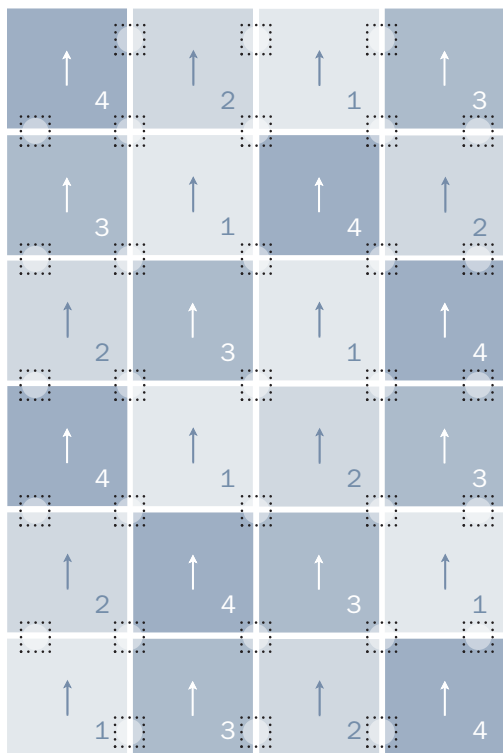

Large Area Rug
9'10" x 13'1" (48 Tiles) *
59 FLORdots (20 Sheets)**

Medium Area Rug
6'7" x 9'10" (24 Tiles) *
31 FLORdots (11 Sheets)**

Small Area Rug
4'11" x 6'7" (12 Tiles) *
16 FLORdots (6 Sheets)**

Feelin' Groovy 2TM Rug

Featured in Summer 2009 Catalog

 Recommended "FLORdotTM" Locations

→ Arrows depict directional arrows on back of tiles

Red Feelin' Groovy 2 Rug

Large, Medium, & Small Area Rugs

- 1 | Feelin' Groovy | Scarlet
- 2 | Feelin' Groovy | Persimmon
- 3 | Feelin' Groovy | Orange
- 4 | Feelin' Groovy | Red

*FLOR rug measurements are approximations of common rug sizes.

**All rugs come with appropriate FLORdots.