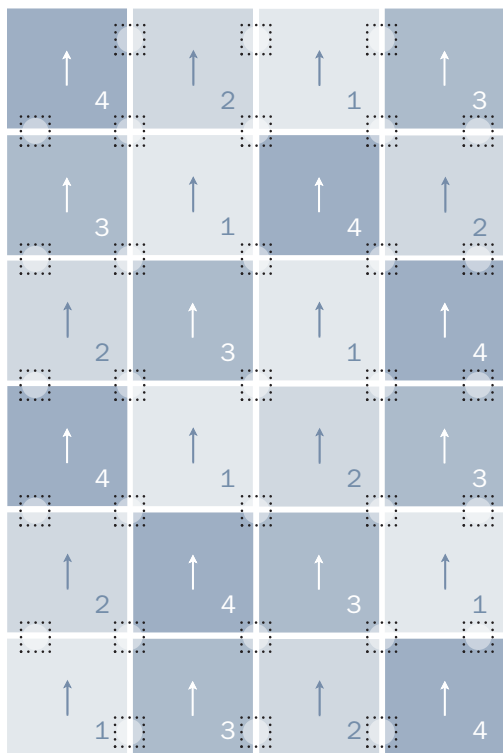

Large Area Rug  
9'10" x 13'1" (48 Tiles) \*  
59 FLORdots (20 Sheets)\*\*

Medium Area Rug  
6'7" x 9'10" (24 Tiles) \*  
31 FLORdots (11 Sheets)\*\*

Small Area Rug  
4'11" x 6'7" (12 Tiles) \*  
16 FLORdots (6 Sheets)\*\*

## Feelin' Groovy 2<sup>TM</sup> Rug

Featured in Summer 2009 Catalog

 Recommended "FLORdot<sup>TM</sup>" Locations

→ Arrows depict directional arrows on back of tiles

### Sand Feelin' Groovy 2 Rug

Large, Medium, & Small Area Rugs

- 1 | Feelin' Groovy | Eggnog
- 2 | Feelin' Groovy | Desert
- 3 | Feelin' Groovy | Sand
- 4 | Feelin' Groovy | Porpoise

\*FLOR rug measurements are approximations of common rug sizes.