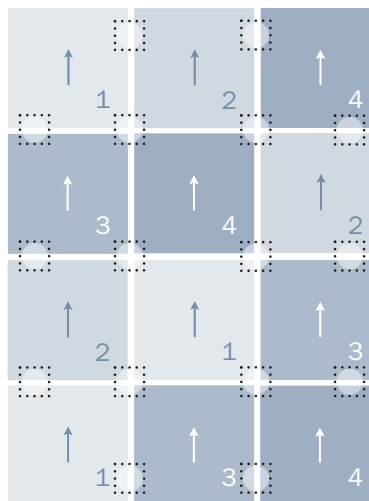

Large Area Rug  
9'10" x 13'1" (48 Tiles) \*  
59 FLORdots (20 Sheets)\*\*

Medium Area Rug  
6'7" x 9'10" (24 Tiles) \*  
31 FLORdots (11 Sheets)\*\*

Small Area Rug  
4'11" x 6'7" (12 Tiles) \*  
16 FLORdots (6 Sheets)\*\*

## Feelin' Groovy 2<sup>TM</sup> Rug

Featured in Summer 2009 Catalog

 Recommended "FLORdot<sup>TM</sup>" Locations

→ Arrows depict directional arrows on back of tiles