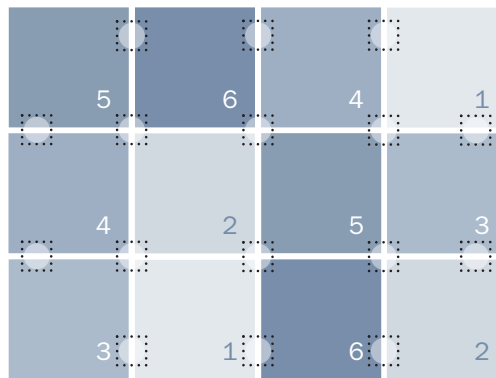

## Six Tile Patchwork Template

 Recommended "FLORdot<sup>TM</sup>" Locations

Area Rug

4'11" x 6'7" (12 Tiles) \*

16 FLORdots (6 Sheets)\*\*

### Six Tile Patchwork Template

Area Rug

- 1** | Two Tiles
- 2** | Two Tiles
- 3** | Two Tiles
- 4** | Two Tiles
- 5** | Two Tiles
- 6** | Two Tiles

\*FLOR rug measurements are approximations of common rug sizes.