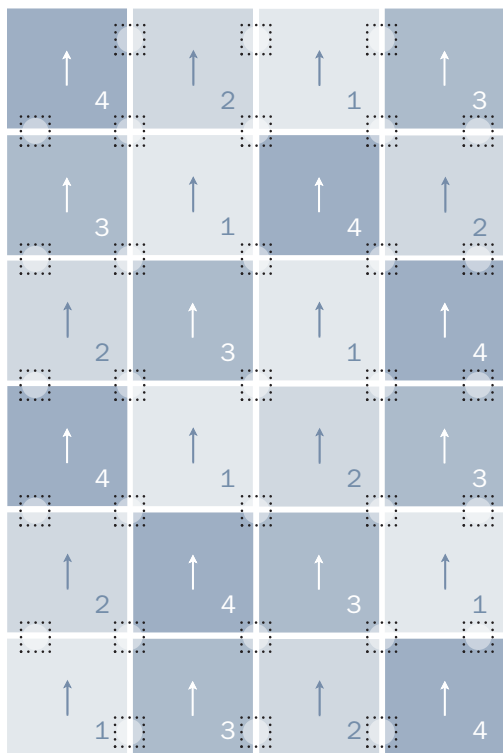

Large Area Rug
9'10" x 13'1" (48 Tiles) *
59 FLORdots (20 Sheets)**

Medium Area Rug
6'7" x 9'10" (24 Tiles) *
31 FLORdots (11 Sheets)**

Small Area Rug
4'11" x 6'7" (12 Tiles) *
16 FLORdots (6 Sheets)**

Feelin' Groovy 2TM Rug

Featured in Summer 2009 Catalog

Recommended "FLORdotTM" Locations

→ Arrows depict directional arrows on back of tiles

Taupe Feelin' Groovy 2 Rug

Large, Medium, & Small Area Rugs

- 1 | Feelin' Groovy | Dune
- 2 | Feelin' Groovy | Pebble
- 3 | Feelin' Groovy | Taupe
- 4 | Feelin' Groovy | Truffle

*FLOR rug measurements are approximations of common rug sizes.

**All rugs come with appropriate FLORdots.