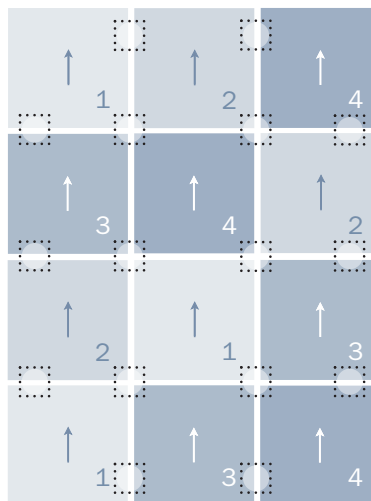

Large Area Rug
9'10" x 13'1" (48 Tiles) *
59 FLORdots (20 Sheets)**

Medium Area Rug
6'7" x 9'10" (24 Tiles) *
31 FLORdots (11 Sheets)**

Small Area Rug
4'11" x 6'7" (12 Tiles) *
16 FLORdots (6 Sheets)**

Feelin' Groovy 2TM Rug

Featured in Summer 2009 Catalog

Recommended "FLORdotTM" Locations

→ Arrows depict directional arrows on back of tiles

Taupe Feelin' Groovy 2 Rug

Large, Medium, & Small Area Rugs

- 1 | Feelin' Groovy | Dune
- 2 | Feelin' Groovy | Pebble
- 3 | Feelin' Groovy | Taupe
- 4 | Feelin' Groovy | Truffle

*FLOR rug measurements are approximations of common rug sizes.

**All rugs come with appropriate FLORdots.