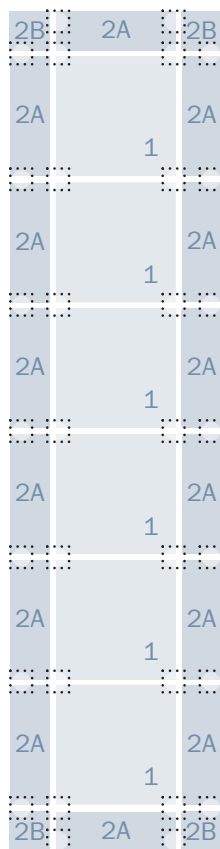

## Third Tile Border Template

 Recommended "FLORdot<sup>TM</sup>" Locations

Runner  
2'8" x 10'11" (12 Tiles) \*  
32 FLORDots (11 Sheets)\*\*

### Third Tile Border Template

Runner

-  1A | Six Tiles
-  2A | Five Tiles To Be Cut Into Thirds
-  2B | One Tile To Be Special Cut

### Tile Size Diagram

### What To Order

-  1 | Six Full Size Tiles
-  2 | Six Full Size Tiles
-  | Two Sets Of FLORDots
-  | Carpet Knife
-  | Straight Edge

\*FLOR rug measurements are approximations of common rug sizes.

\*\*This rug will require additional FLORDots