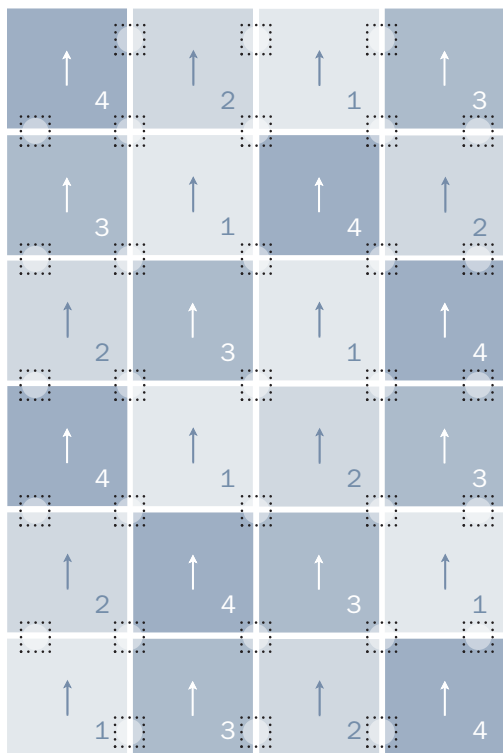

Large Area Rug
9'10" x 13'1" (48 Tiles) *
59 FLORdots (20 Sheets)**

Medium Area Rug
6'7" x 9'10" (24 Tiles) *
31 FLORdots (11 Sheets)**

Small Area Rug
4'11" x 6'7" (12 Tiles) *
16 FLORdots (6 Sheets)**

Feelin' Groovy 2TM Rug

Featured in Summer 2009 Catalog

 Recommended "FLORdotTM" Locations

→ Arrows depict directional arrows on back of tiles

Tidal Feelin' Groovy 2 Rug

Large, Medium, & Small Area Rugs

- 1 | Feelin' Groovy | Sky
- 2 | Feelin' Groovy | Tidal
- 3 | Feelin' Groovy | Lagoon
- 4 | Feelin' Groovy | Cobalt

*FLOR rug measurements are approximations of common rug sizes.

**All rugs come with appropriate FLORdots.