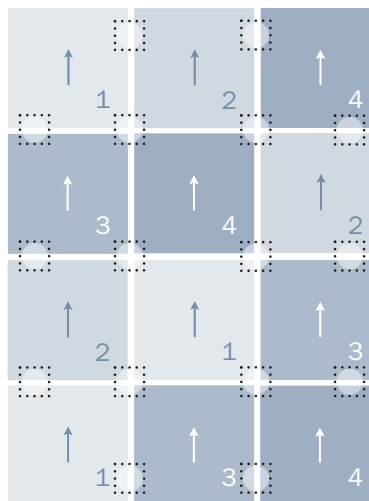

Large Area Rug
9'10" x 13'1" (48 Tiles) *
59 FLORdots (20 Sheets)**

Medium Area Rug
6'7" x 9'10" (24 Tiles) *
31 FLORdots (11 Sheets)**

Small Area Rug
4'11" x 6'7" (12 Tiles) *
16 FLORdots (6 Sheets)**

Feelin' Groovy 2TM Rug

Featured in Summer 2009 Catalog

 Recommended "FLORdotTM" Locations

→ Arrows depict directional arrows on back of tiles

Tidal Feelin' Groovy 2 Rug

Large, Medium, & Small Area Rugs

- 1 | Feelin' Groovy | Sky
- 2 | Feelin' Groovy | Tidal
- 3 | Feelin' Groovy | Lagoon
- 4 | Feelin' Groovy | Cobalt

*FLOR rug measurements are approximations of common rug sizes.

**All rugs come with appropriate FLORdots.